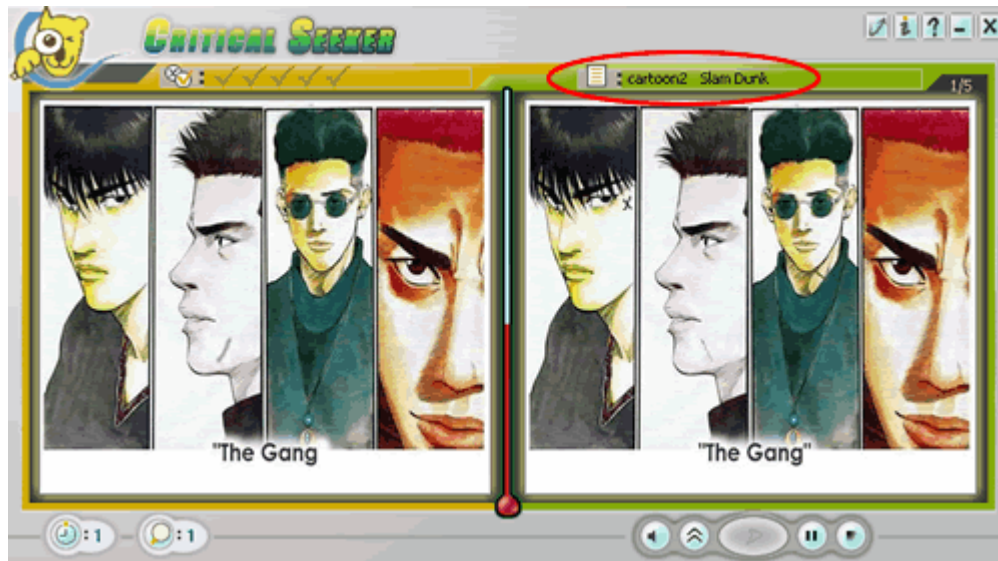

Game Interface