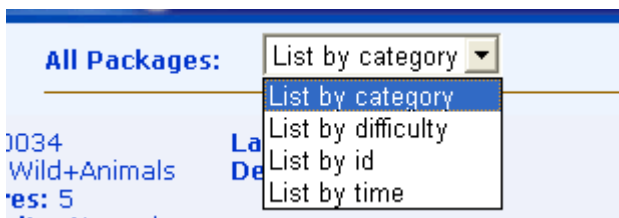

10. you can continue when you open the game next time.

note: please visit our website for more details.

How to edit packages

1. click "edit packages button" , then there will turns up a frame.

2. choose the way to list all packages, including list by category, by difficulty, by id and by time.