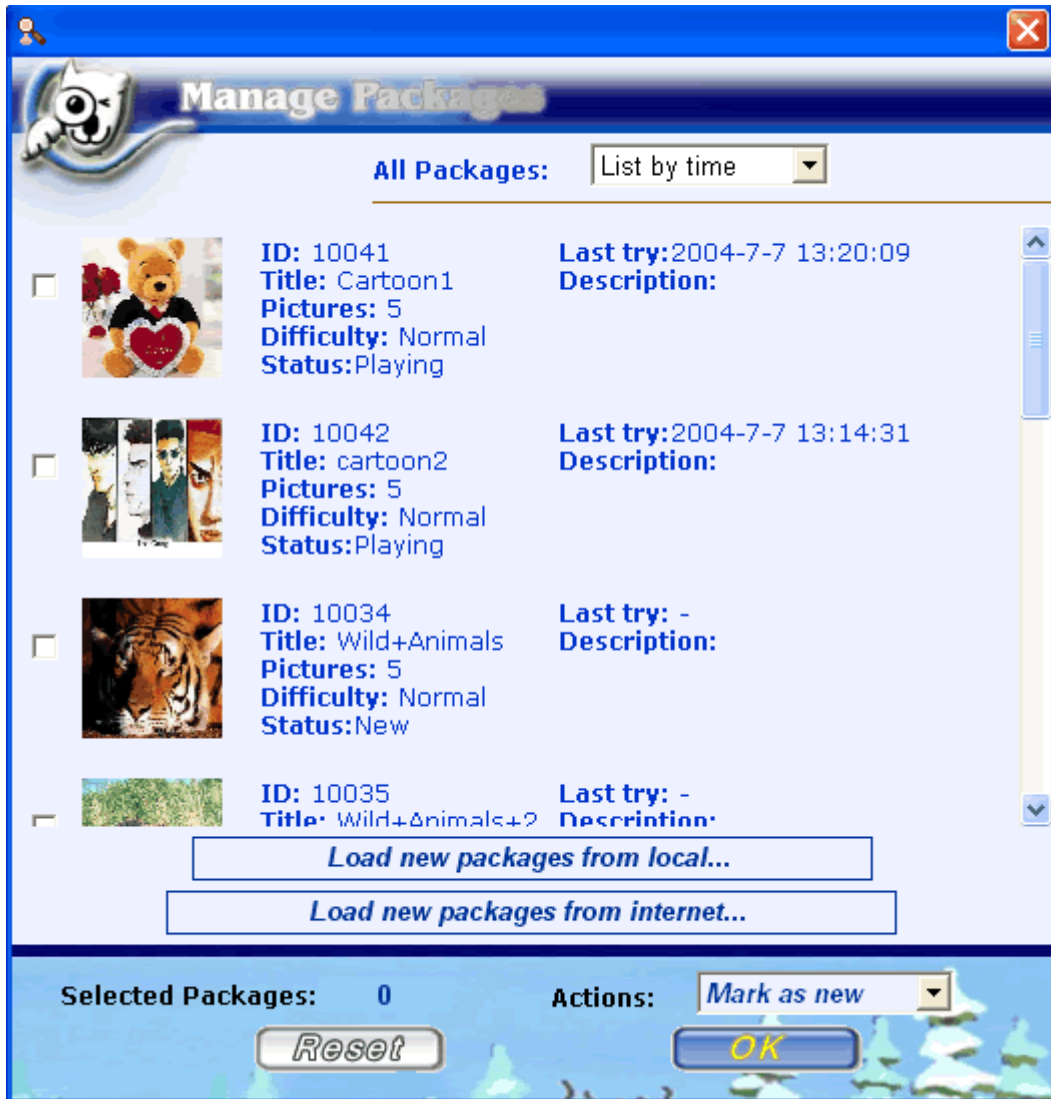

How to edit packages

1. click "edit packages button" , then there will turns up a frame.

2. choose the way to list all packages, including list by category, by difficulty, by id and by time.